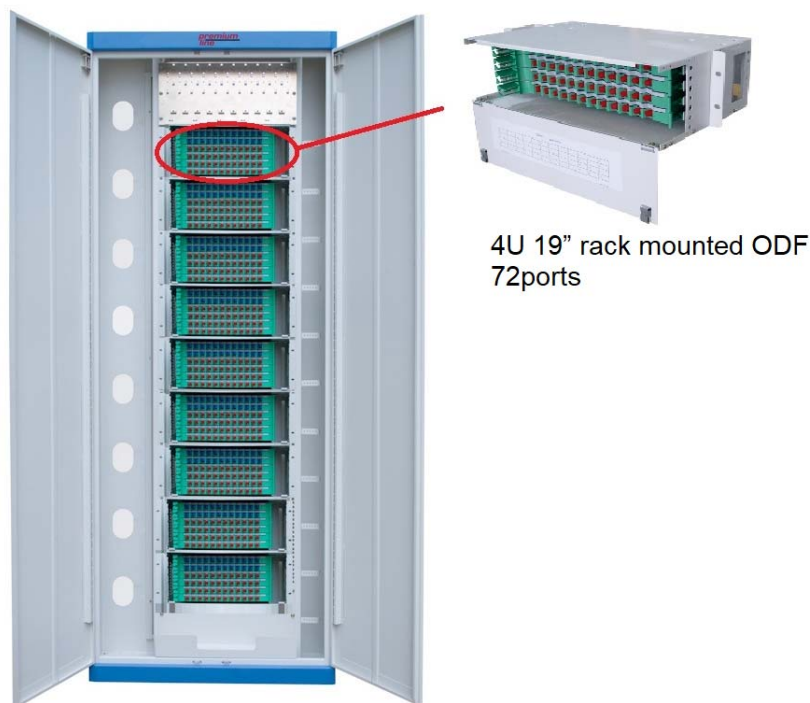

**FEATURES:**

- Fully-closed structure with the advantages of good performance of dust-proof, pleasing and neat appearance
- Enough space for fiber distribution and storage space and very easy for installation and operations
- The front door with lock, fully front side operation, convenient for maintenances.
- Cable inlet system is installed on the top of the frame which has excellent performances for fixing the cables.
- Reliable cable fixture cover and earth protection device provided.
- Integrated splice and distribution unit is adopted. Each unit holds up to 12 FC/SC Simplex adapters and up to 12 LC Duplex adapters. All units have specially designed slots and can be easily pulled out for operation at any time.
- Adapters 30 degrees access installation for the operation surface which is easier for connecting, ensure patch cord bending radius and also protect installers' eyes from the lights
- Frame material: SPCC /1.2 mm, others: 1.0mm, color: PANTONE cool gray 1C
- No screw needed for installing adapters

(This product doesn't include any adapters, images use 2200\*840\*300mm as example)

*Premium Line Systems GmbH reserves the right to change specifications without prior notice.*

**Operation Conditions**

- Temperature : -5°C - +60°C
- Humidity : ≤ 90% at 40°C
- Air Pressure : 70-106kPa

**Dimensions and Capability**

Dimension H×W×D	72ports Rack Mount		Max Capacity (FC/SC Simplex)	Max Capacity (LC Duplex)
	Rack Height	Max Qty(pcs)		
2600×840×300	4U	11	792	1584
2200×840×300	4U	9	648	1296
2000×840×300	4U	8	576	1152

**ORDERING INFORMATION:**

Part No. 651x0z114

Description Premium Line High Density Optical Distribution Frame, grey

x, product type 1: main body (w/o rack mounted ODF)  
 3: main body + full loaded rack mount ODF( SC/Simplex tray. w/o adapter)  
 4: main body + full loaded rack mount ODF( FC/Simplex tray, w/o adapter)  
 5: main body + full loaded rack mount ODF ( LC/Duplex tray, w/o adapter)